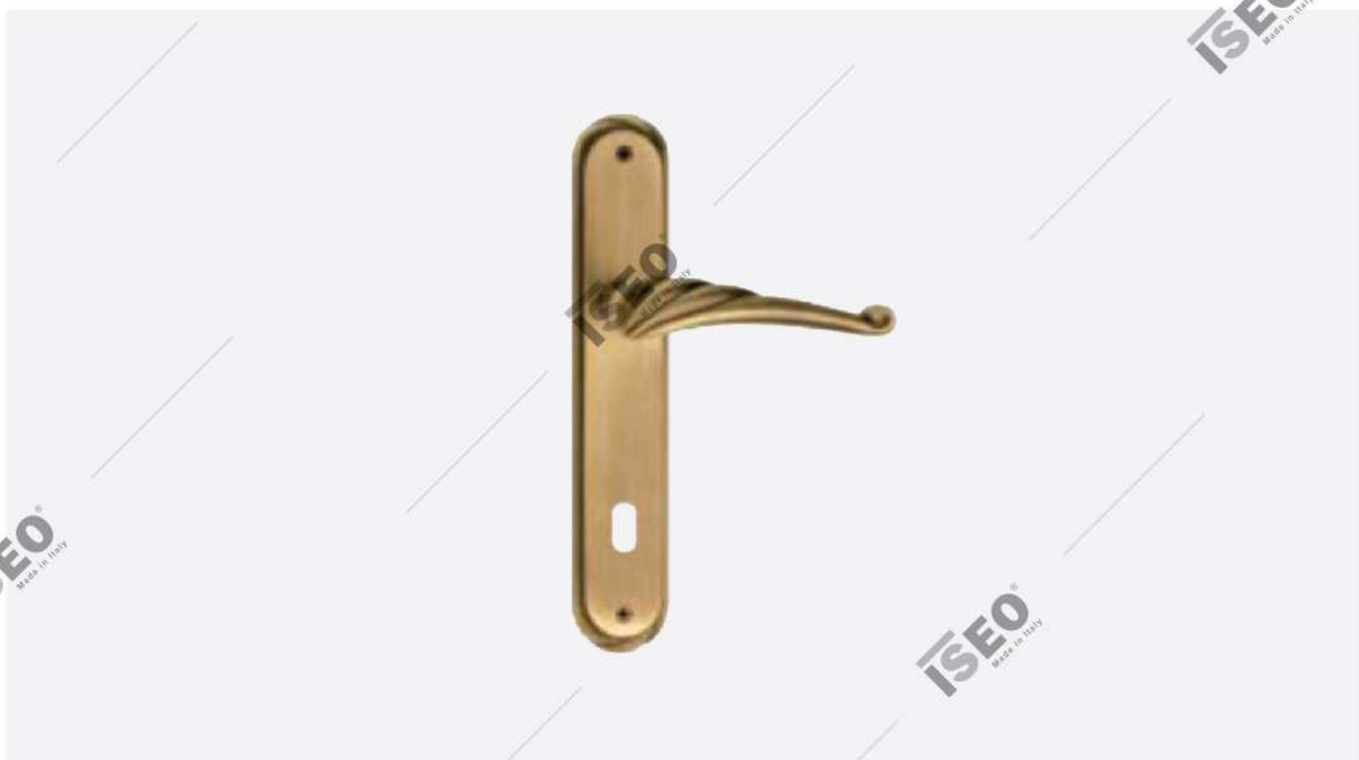

STREAM

Titan Protection with PVD
Brass

STRIKE

Satin Chrome
Zamak

NEMO
Satin Nickel
Brass

MARWA
Antique
Brass

Mortise Lock & Multipoint Lock

Locks for Wooden Frames