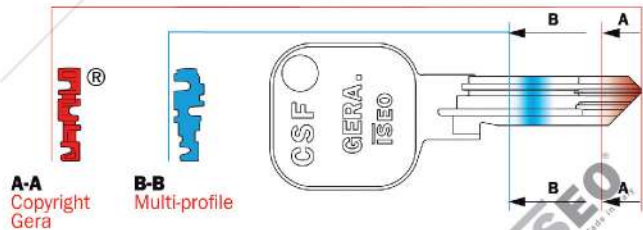

The most advanced ISEO cylinder combines mechanical and electronic features into a highly practical and secure cylinder.

- Mechanical coding compatible with all CSF cylinders.
- Data and energy transfer without electric contact.
- No wiring, energy is supplied by the key (fed by lithium batteries).
- Programming by software and PC interface.
- Multiple functions for access control.
  (time slots, events detection, keys enabling and disabling).

CYLINDERS PROFILES

- Endless combinations
- Different security levels
- Utmost security, anywhere: hospitals, schools, shopping centres, research centres, office buildings & banks.
- Versatility and flexibility.
- A universal system.
- Registered and patented profiles. Applicable to all cylinders.

KEY TO THE FUTURE

F9000 Mechatronic Cylinder combines the reliability of mechanics with the flexibility and convenience of electronics to achieve an unprecedented security level. F9000 meets all the security requirement for a complex access system.

KEY WITH A UNIQUE PERSONALITY

F9000 Mechatronic Cylinder is able to recognize pre-programmed key and recording exactly who and when an assigned key accessed the lock. It also able to allocate time slots, ensuring no unauthorized access is possible.

EASY PROGRAMMING

Programming by software and PC interface is very easy. If a key is lost, simply disable the access right of the lost key through the program.