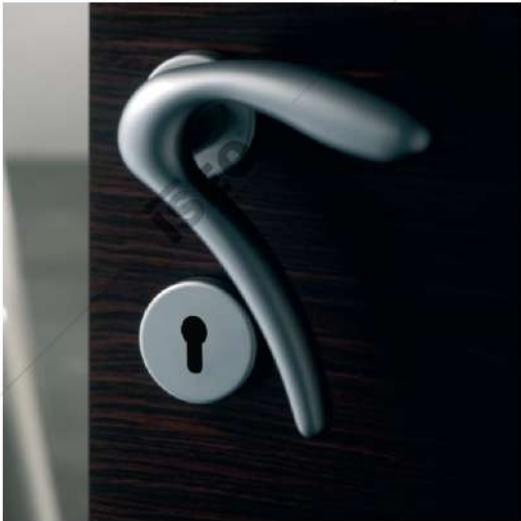

LEONARDO (ACP)