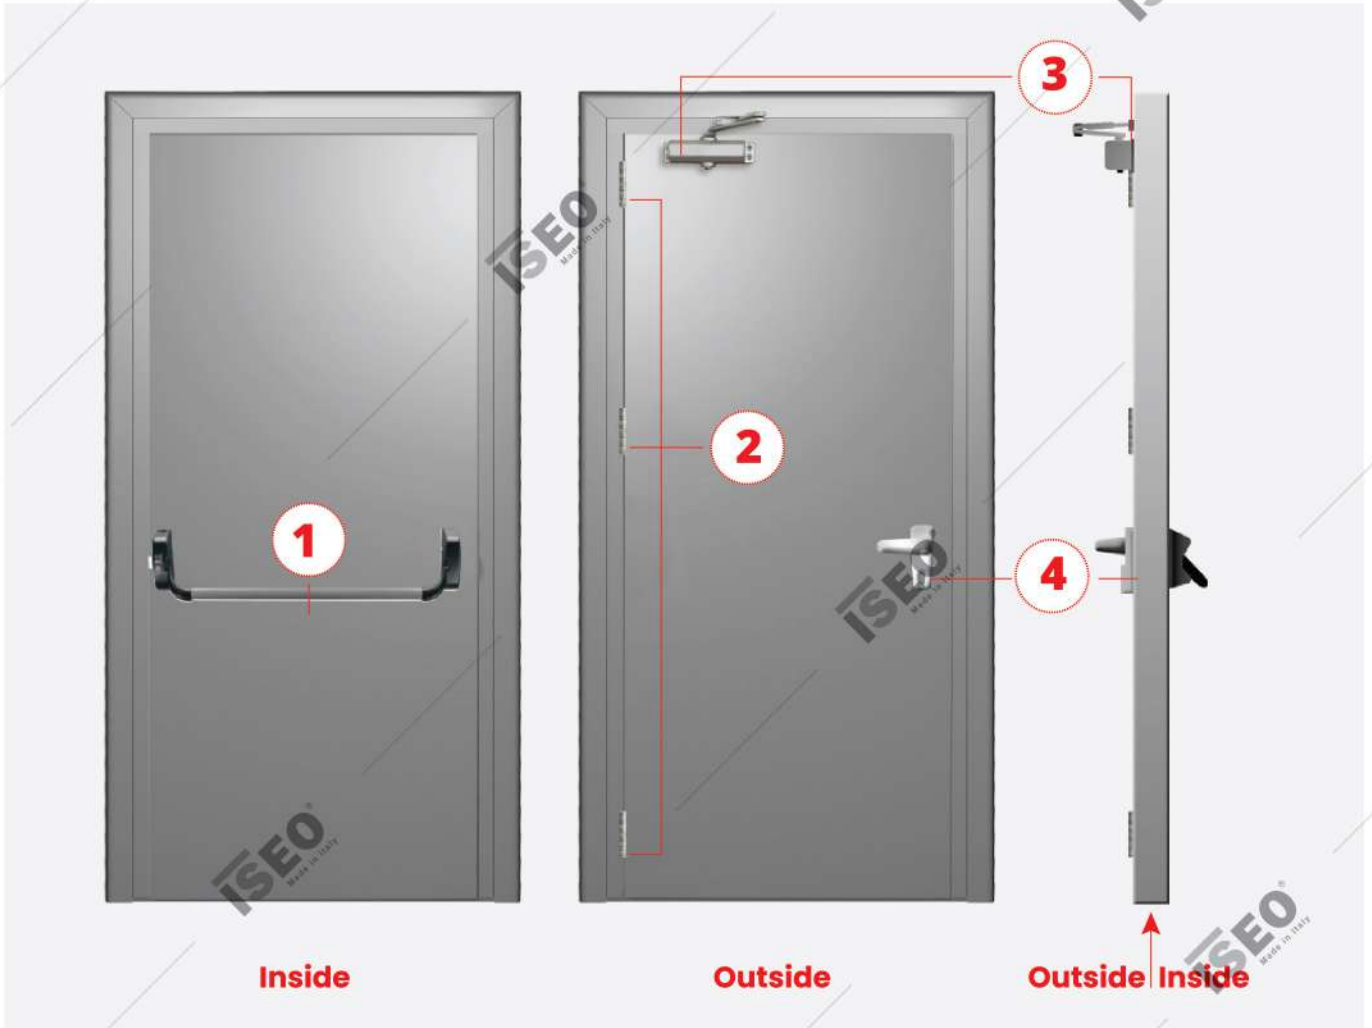

Most Popular Set

1 ISEO IDEA PANIC EXIT DEVICE WITH BAR

- ISEO Single Point Idea 941111334 A
- ISEO Push Panic 942411758T BK