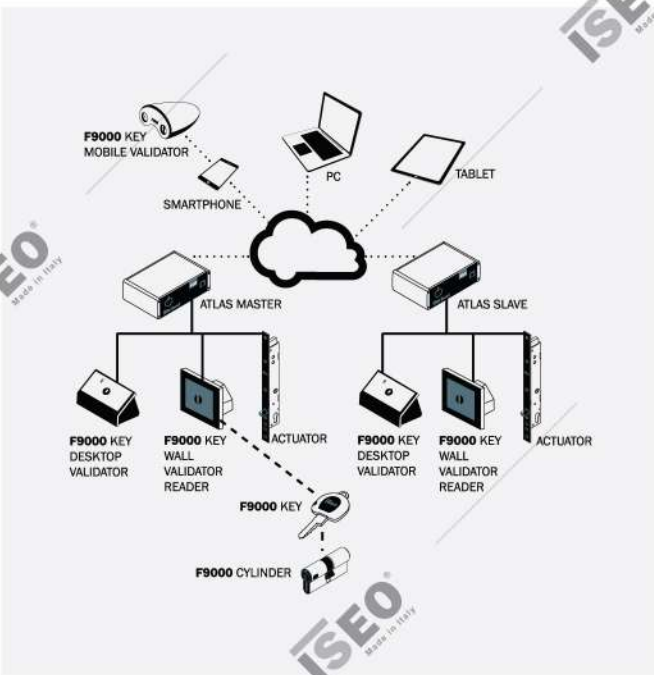

USER CARD

MASTER CARD

CODE :
5E1210103

CODE :
5E1210403

CODE :
5E1110103

CODE :
5E1110403

ISEO ARGO APP: THE NEW WAY TO MANAGE YOUR DOOR

ARGO app on iOS and Android smartphone allows user to manage, monitor and open all ISEO Smart Locks (Libra, Aries, x1R SMART, Stylos SMART, Thesis 2.0, etc.) through smartphone without internet connection or any additional services.

- **OPEN WITH SMARTPHONE**
With Bluetooth Smart technology that allows doors to be opened from up to 10 meters.
- **OPEN WITH CARDS OR TAGS**
Convert ISEO cards or any existing MIFARE cards as door keys.
- **MANAGE USER LIST**
Manage access rights for up to 300 users.
- **INVITATIONS**
Allows colleagues or employers to self-register as users through invitation code.
- **REMOTE KEY DELIVERY**
Send virtual key at any time and from anywhere. Allow guests to access the door.
- **FREE SOFTWARE UPGRADE**
Continuous free application update that enhances function and usability.

VEGA SYSTEM: WEB-BASED ACCESS CONTROL SYSTEM

VEGA system is pre-configured inside Atlas Box, allowing the system up and running in minutes without needing any additional software or hardware. VEGA web server gives you the freedom to manage and control accesses anywhere and anytime. VEGA features a user-friendly interface to manage your entire access control system from any mobile devices or desktop computer with web browser.