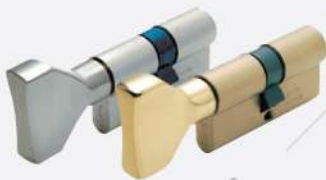

UTMOST CONVENIENCE

F9000 Mechatronic Cylinder can directly replace the old regular cylinder. It works without any wiring since the energy is supplied by the key. All data and energy transfer are conducted without electric contact.

ENDLESS POSSIBILITIES OF EXTENSION

F9000 Mechatronic Cylinder versatility and flexibility allows the system to expand easily.

ISEO F9000 Mechatronic Cylinder is the ideal solution for access control in residential and public buildings.