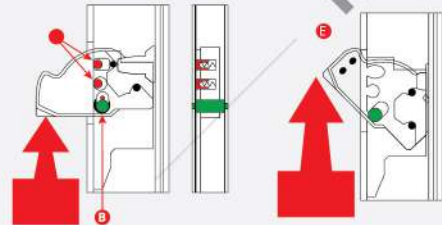

By applying an upwards force, equivalent to one metric ton, breaking point "B" yields letting pins "C" insert themselves into their respective spaces in the plate consolidated to the lock case. The deadbolt and the case fundamentally become one single body.

The deadbolt can no longer enter the lock case when its rotation axis is moved, as it interferes with the front plate "E".

A UNIQUE SECURITY CONCEPT

With its exclusive bayonet bolt, anti-picking system and close-on-all-side steel locks case.

AN UNPRECEDENTED EASE OF USE

Supported by a system that reduces turning key force required.

UNEQUALED VERSALITY

Latch, roller latch and plug interchange ability.

DESIGNED AND TESTED

According to the European standards EN 12209:05 (lateral locking version) and prEN 15686 (3-point locking version). It resists lateral forcing with a thrust of over 1000 kg and a front load of over 600 kg.

The corrosion resistance is more than 240 hours in a saline environment.

Endurance : tested over 200,000 opening and closing cycles under 120N load.