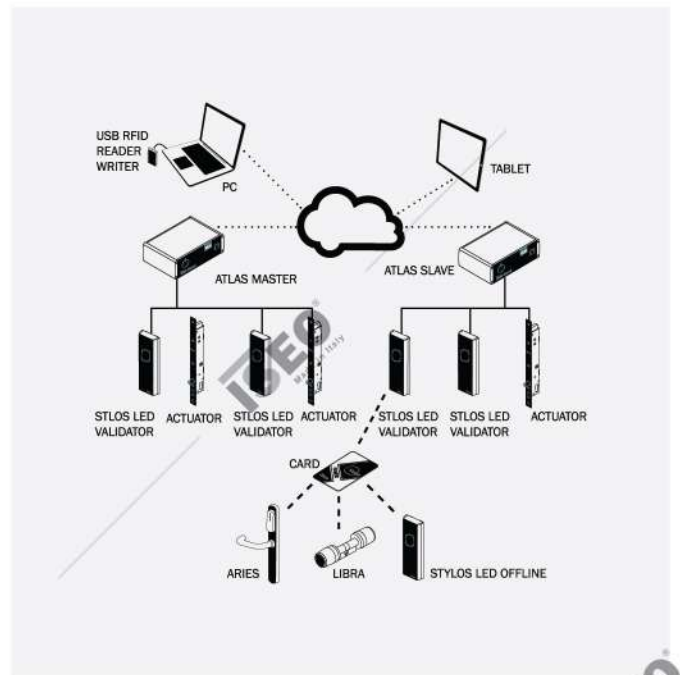

USER CARD

MASTER CARD

CODE :
5E1210103

CODE :
5E1210403

CODE :
5E1110103

CODE :
5E1110403

ISEO ARGO APP: THE NEW WAY TO MANAGE YOUR DOOR

ARGO app on iOS and Android smartphone allows user to manage, monitor and open all ISEO Smart Locks (Libra, Aries, x1R SMART, Stylos SMART, Thesis 2.0, etc.) through smartphone without internet connection or any additional services.

- **OPEN WITH SMARTPHONE**
With Bluetooth Smart technology that allows doors to be opened from up to 10 meters.
- **OPEN WITH CARDS OR TAGS**
Convert ISEO cards or any existing MIFARE cards as door keys.
- **MANAGE USER LIST**
Manage access rights for up to 300 users.
- **INVITATIONS**
Allows colleagues or employers to self-register as users through invitation code.
- **REMOTE KEY DELIVERY**
Send virtual key at any time and from anywhere. Allow guests to access the door.
- **FREE SOFTWARE UPGRADE**
Continuous free application update that enhances function and usability.

VEGA SYSTEM: WEB-BASED ACCESS CONTROL SYSTEM

VEGA system is pre-configured inside Atlas Box, allowing the system up and running in minutes without needing any additional software or hardware. VEGA web server gives you the freedom to manage and control accesses anywhere and anytime. VEGA features a user-friendly interface to manage your entire access control system from any mobile devices or desktop computer with web browser.