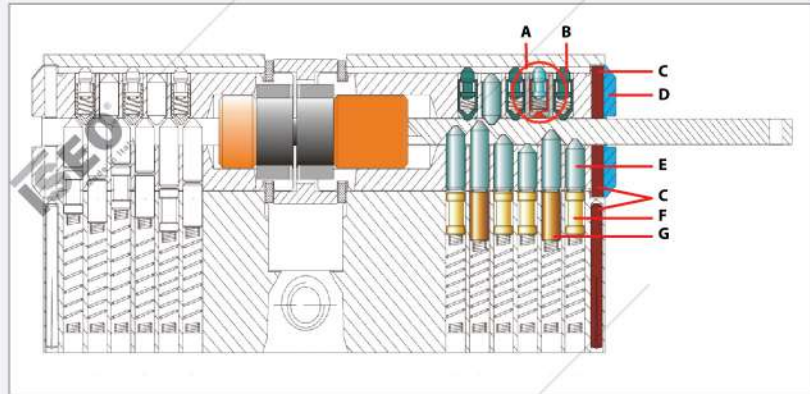

ENDLESS POSSIBILITIES OF EXTENSION

F9000 Mechatronic Cylinder versatility and flexibility allows the system to expand easily.

ISEO F9000 Mechatronic Cylinder is the ideal solution for access control in residential and public buildings.