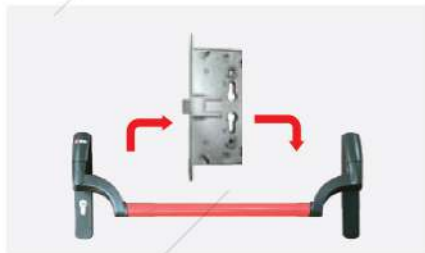

Most Popular Set

1 ISEO PALMO PANIC EXIT DEVICE WITH BAR
• ISEO PALMO 949000060379 + MTS