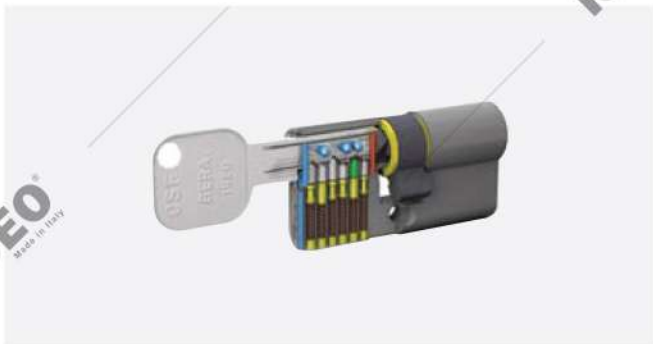

F99

- Multi-profile system
- Registered profile (Without time limit)
- Antidrill pin
- Up to 5 side pins
- Cylindrical hole in the key