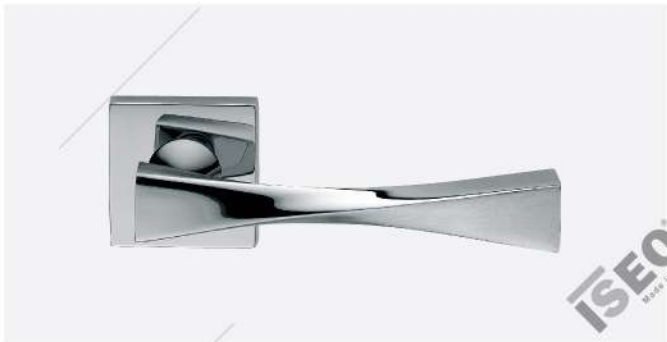

Arete 02

Twist 02

OC

Vita - B02