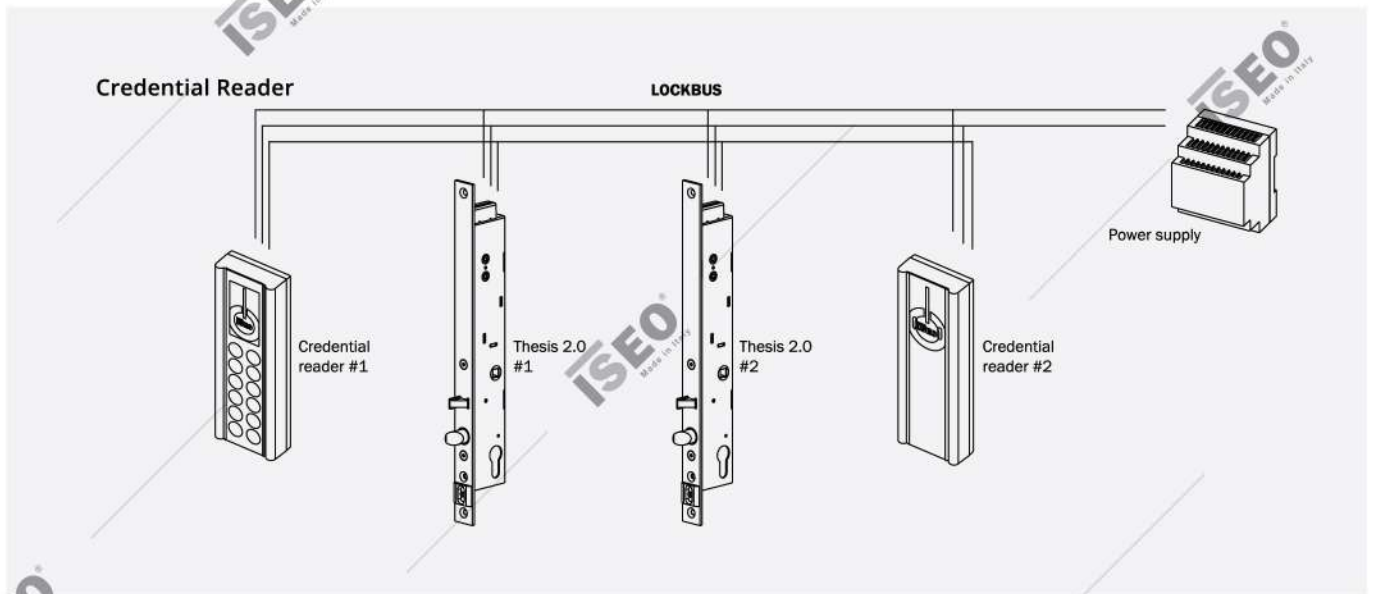

UP TO 50.000 OPERATIONS

LOW INSTALLATION COST

NARROW PROFILE

ARIES
Code : 00E1xxx 10xx

MULTIBLINDO EASY
Code : 7A32xxxx2.D/s

Stylos Smart

Stylos Smart is a smart credential reader that easily integrate with ISEO Lockbus Interface such as the Thesis 2.0 electro-piston. It serves as the ideal solution for offices, small companies, and residential building.