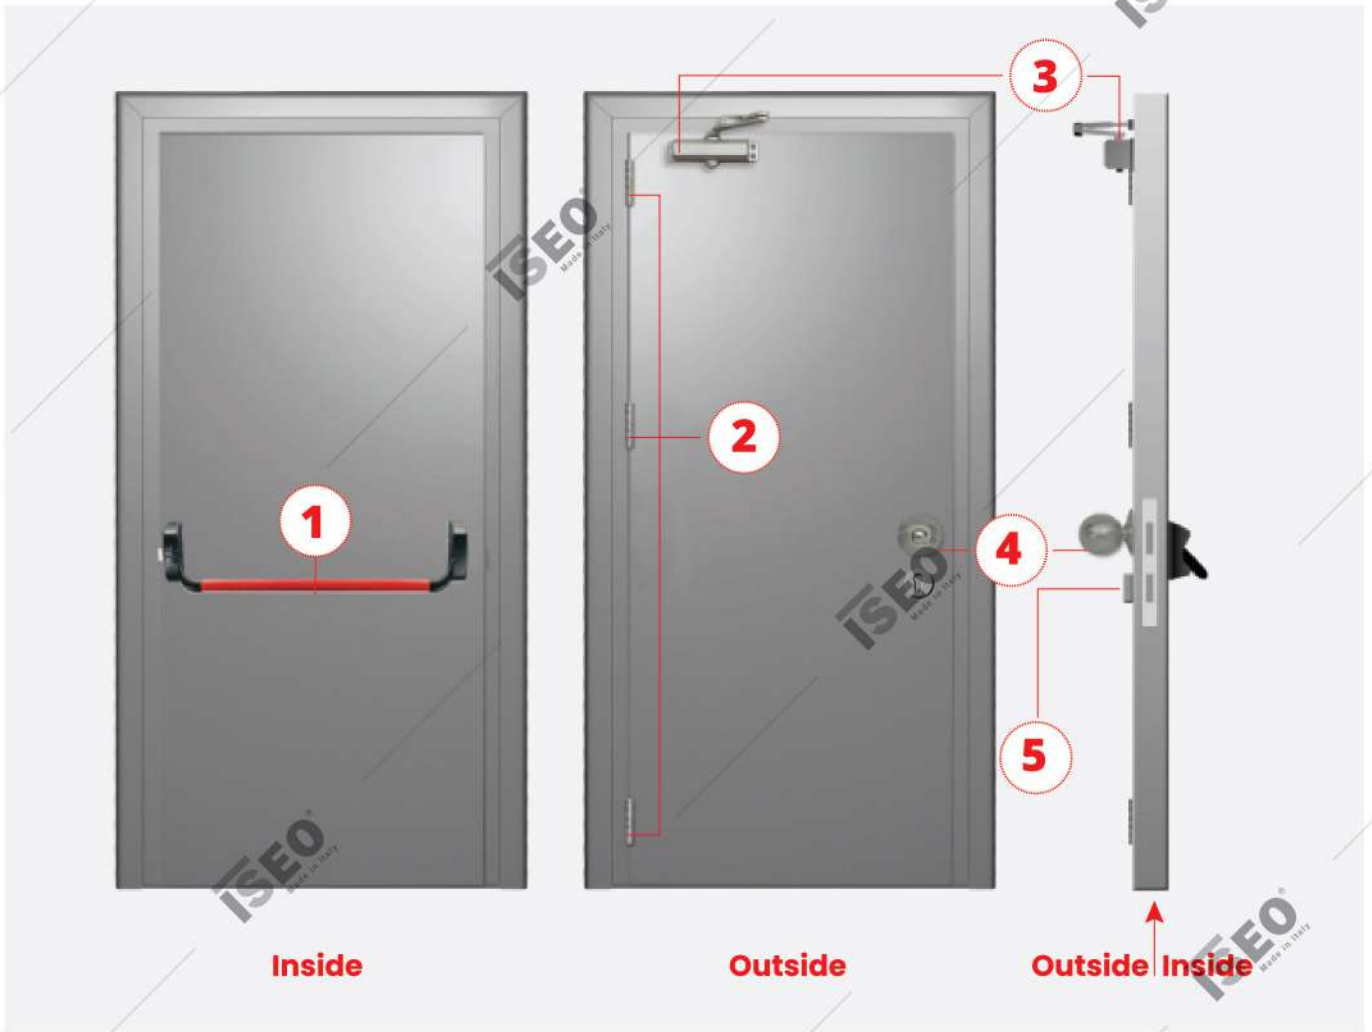

Most Popular Set

1 ISEO PALMO PANIC EXIT DEVICE WITH BAR
• ISEO PALMO 949000060379 + MTS